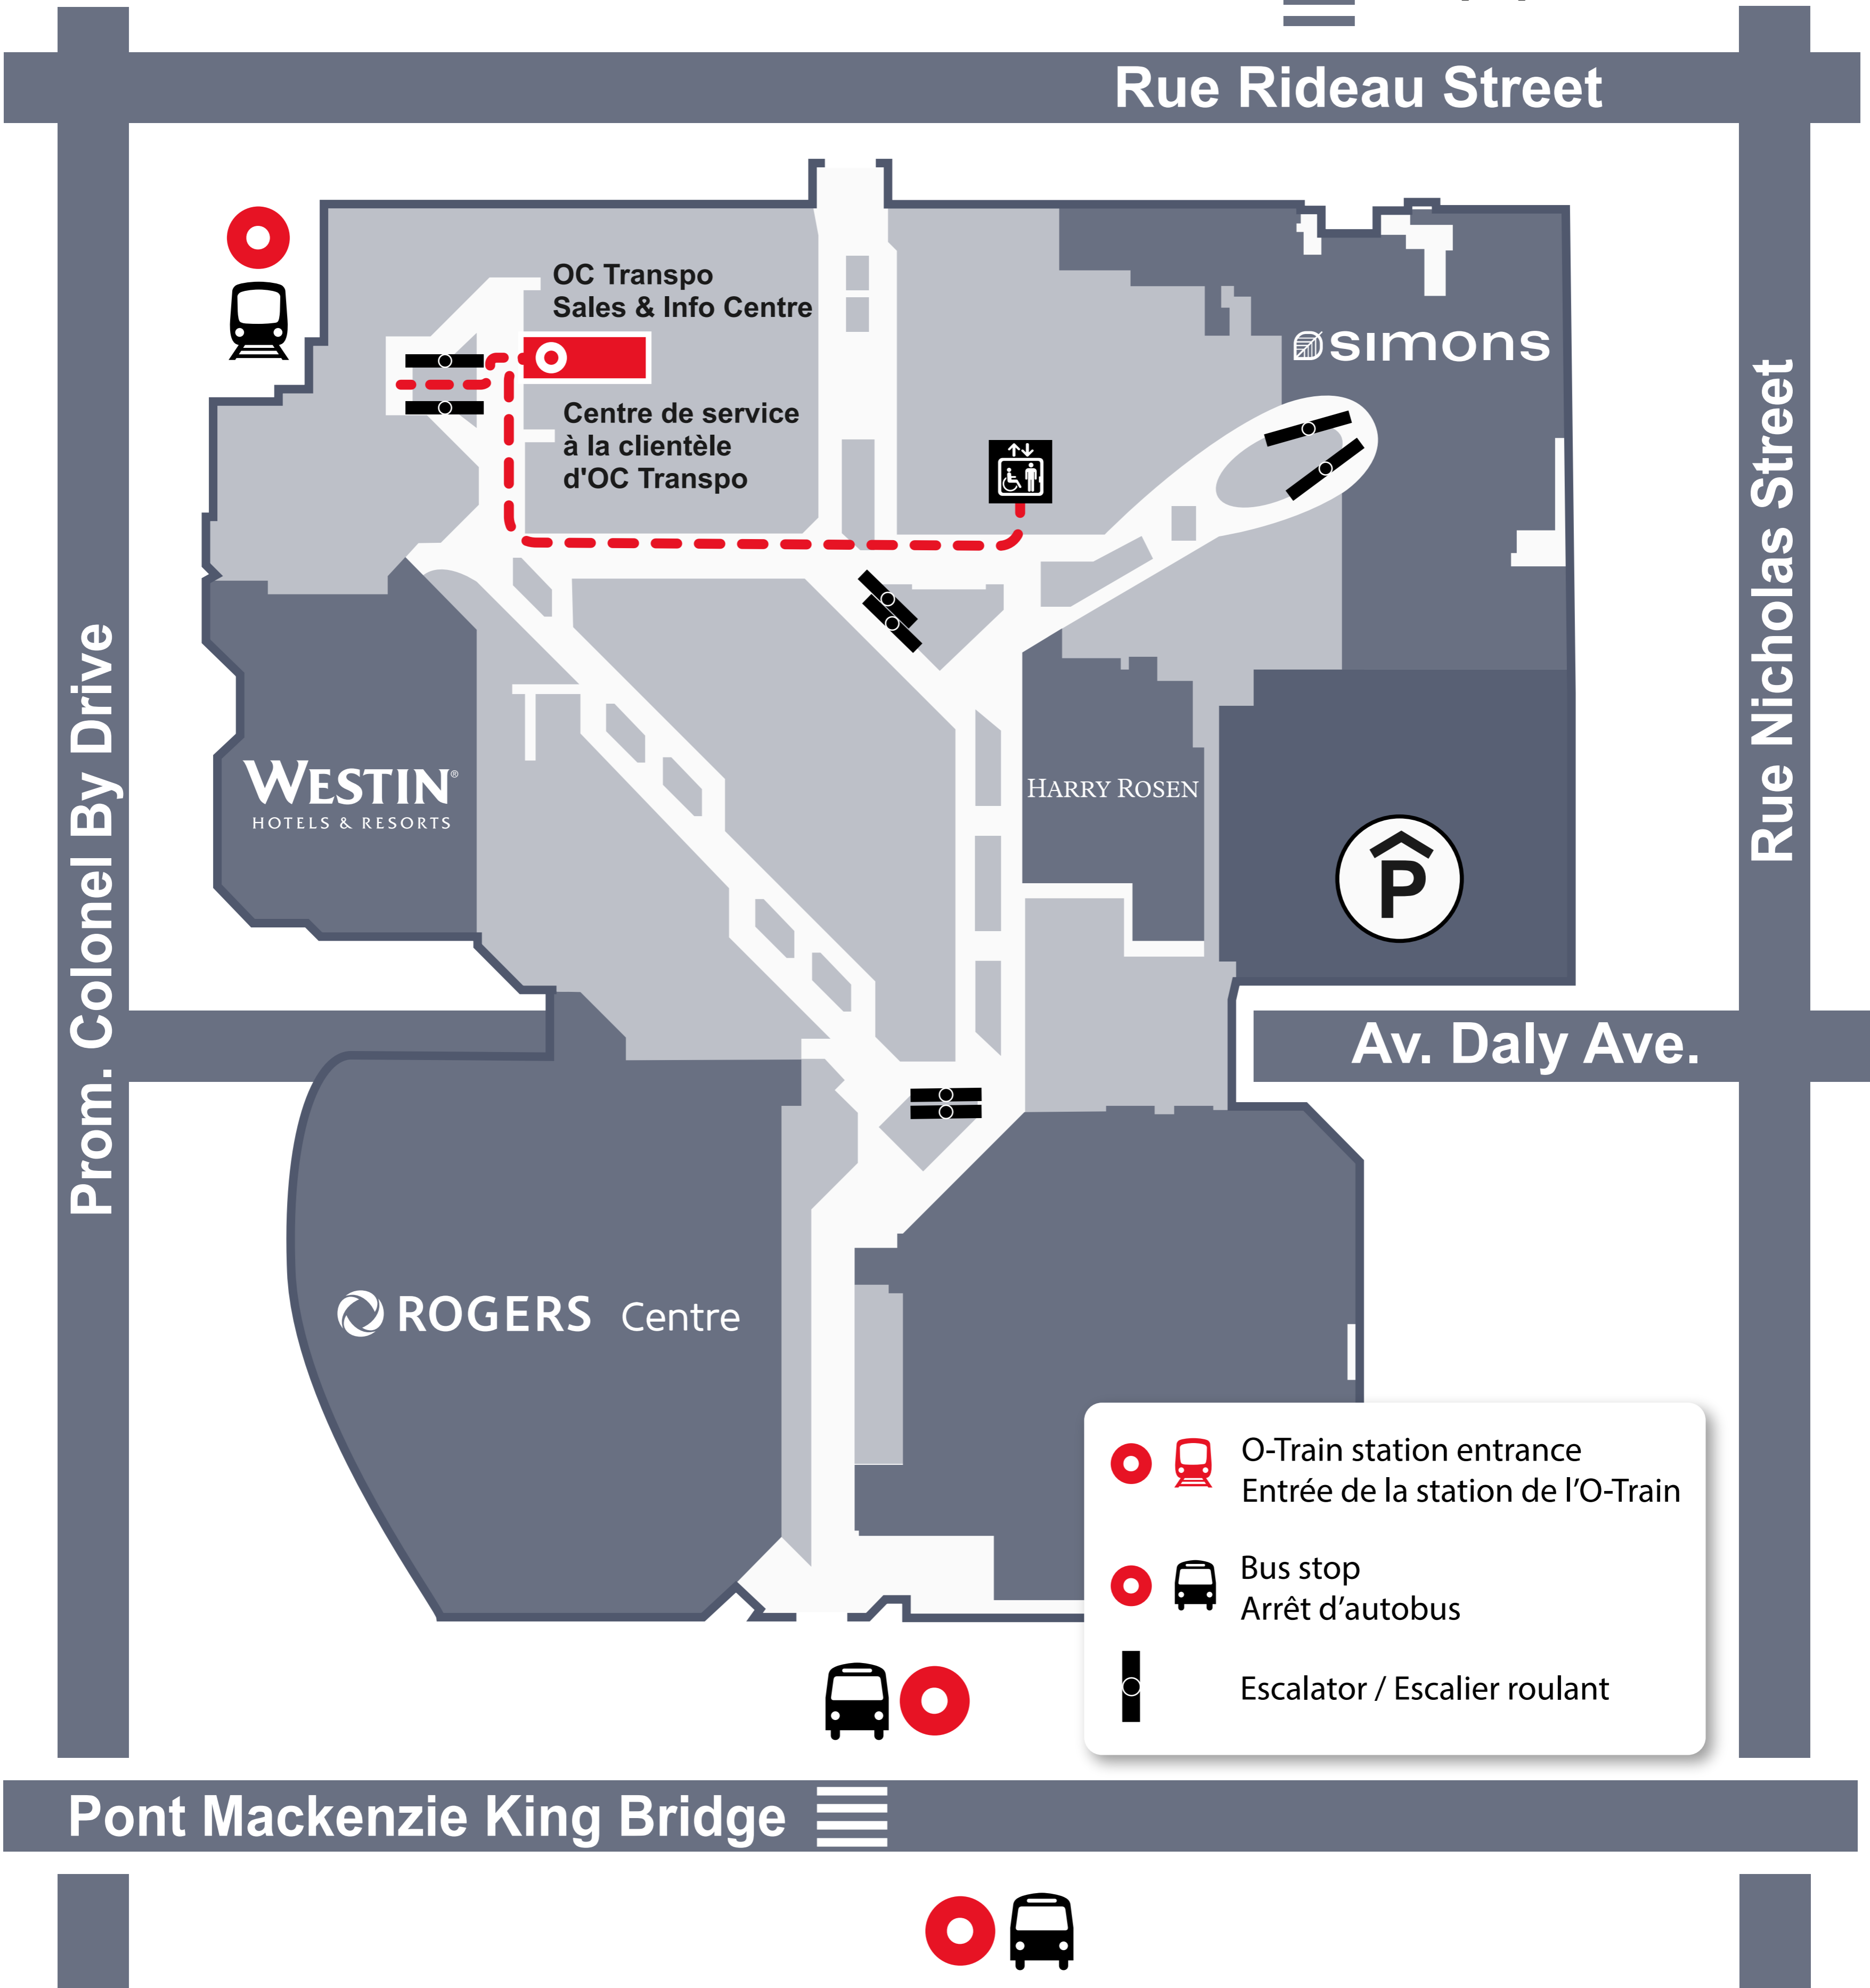

# Rideau Centre Centre Rideau

Level  
Niveau **3**

- (with train icon) O-Train station entrance  
Entrée de la station de l'O-Train
- (with bus icon) Bus stop  
Arrêt d'autobus
- ▬ Escalator / Escalier roulant