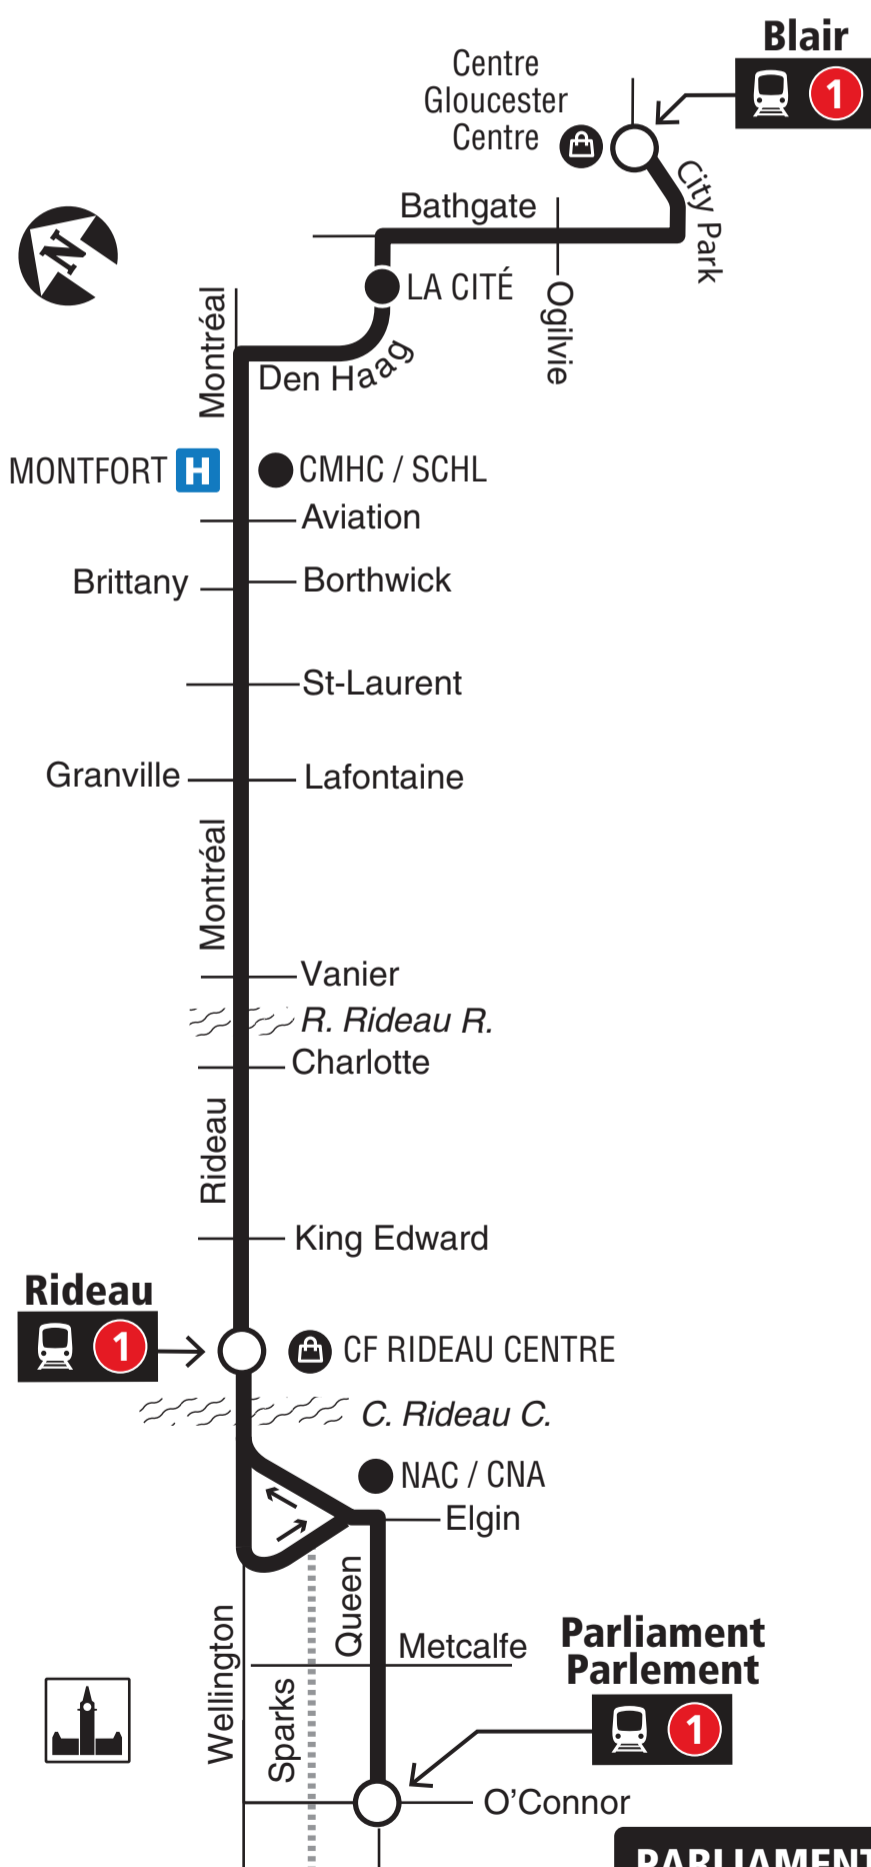

15

BLAIR PARLIAMENT PARLEMENT

Local

Monday to Friday / Lundi au vendredi
Peak periods only
Périodes de pointe seulement

BLAIR

**PARLIAMENT
PARLEMENT**

Station

Shopping Centre / Centre commercial