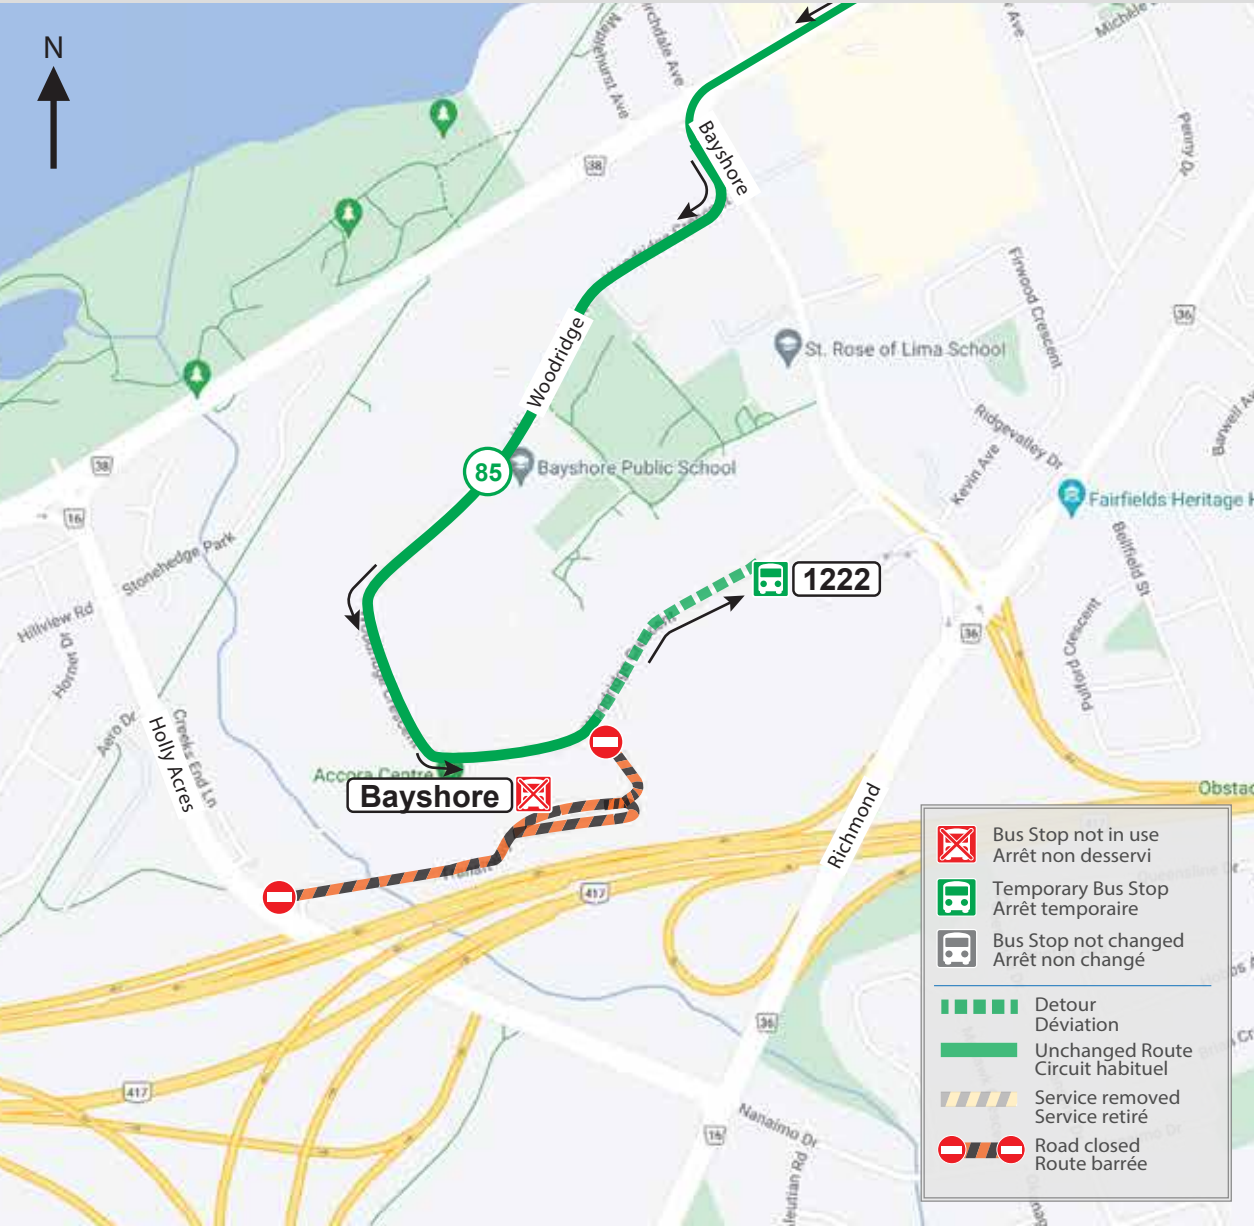

Bayshore Station Closure Fermeture de la station Bayshore

Route / Circuit: 85 Bayshore

- Bus Stop not in use
Arrêt non desservi
- Temporary Bus Stop
Arrêt temporaire
- Bus Stop not changed
Arrêt non changé
- Detour
Déviation
- Unchanged Route
Circuit habituel
- Service removed
Service retiré
- Road closed
Route barrée